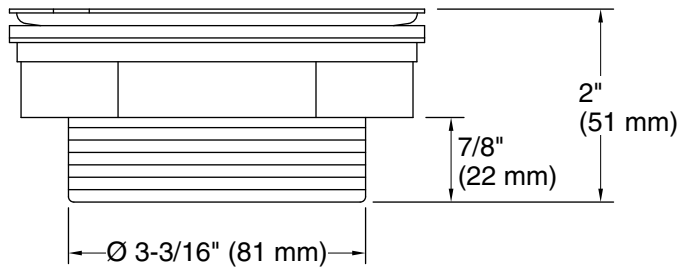

Technical Information

All product dimensions are nominal.

Drain included: Yes

Notes

Install this product according to the installation instructions.